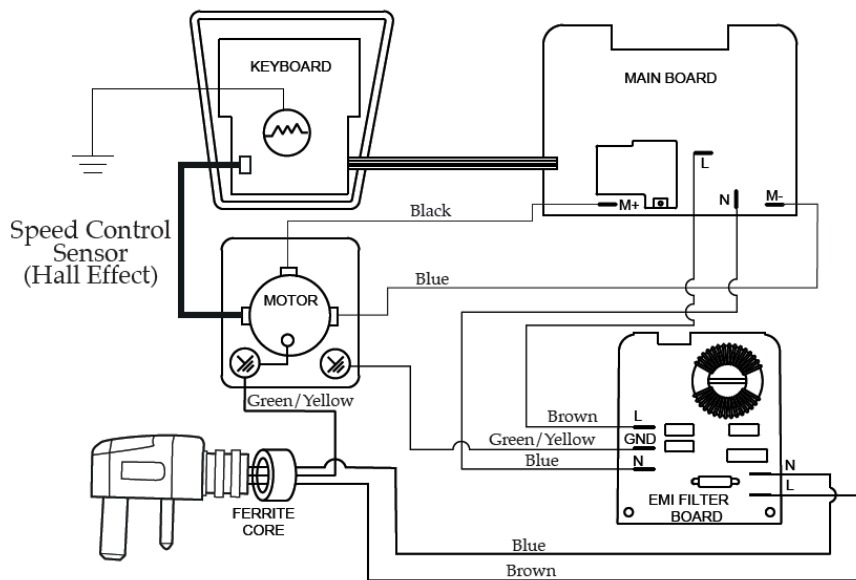

Machine	Explode	Code	Description
Waring X-Prep Kitchen Blender - 1.8Ltr Jar	1		Jar Lid Cover
Waring X-Prep Kitchen Blender - 1.8Ltr Jar	2		Jar Lid
Waring X-Prep Kitchen Blender - 1.8Ltr Jar	3	DM876	Jar ONLY (64 oz. stackable Raptor)
Waring X-Prep Kitchen Blender - 1.8Ltr Jar	4		Blade Assembly
Waring X-Prep Kitchen Blender - 1.8Ltr Jar	5		Bearing Holder O Ring
Waring X-Prep Kitchen Blender - 1.8Ltr Jar	6		Nut Gasket
Waring X-Prep Kitchen Blender - 1.8Ltr Jar	7		Bearing Holder Nut
Waring X-Prep Kitchen Blender - 1.8Ltr Jar	8	AC930	Drive Clutch
Waring X-Prep Kitchen Blender - 1.8Ltr Jar	9		Jar Pad
Waring X-Prep Kitchen Blender - 1.8Ltr Jar	10		Motor
Waring X-Prep Kitchen Blender - 1.8Ltr Jar	11		Dampening Plate Gasket
Waring X-Prep Kitchen Blender - 1.8Ltr Jar	12		MX Housings, Ferrite Core & Cord
Waring X-Prep Kitchen Blender - 1.8Ltr Jar	12		Black Top Housing (older units)
Waring X-Prep Kitchen Blender - 1.8Ltr Jar	13		Motor Foam (2 required)
Waring X-Prep Kitchen Blender - 1.8Ltr Jar	14		Dampening Plate Bushing (4 required)
Waring X-Prep Kitchen Blender - 1.8Ltr Jar	15		Dampening Plate Sleeve (4 required)
Waring X-Prep Kitchen Blender - 1.8Ltr Jar	16		Washer (2 required)
Waring X-Prep Kitchen Blender - 1.8Ltr Jar	17		Screw (4 required)
Waring X-Prep Kitchen Blender - 1.8Ltr Jar	18		Soft Start Control Panel (XPrep)
Waring X-Prep Kitchen Blender - 1.8Ltr Jar	18		Soft Start Control Panel (Xtreme)
Waring X-Prep Kitchen Blender - 1.8Ltr Jar	19		Housing Foam Rear Baffle
Waring X-Prep Kitchen Blender - 1.8Ltr Jar	20		Housing Foam Front Baffle
Waring X-Prep Kitchen Blender - 1.8Ltr Jar	21		MX Housings, Ferrite Core & Cord
Waring X-Prep Kitchen Blender - 1.8Ltr Jar	21		Motor Housing (older units)
Waring X-Prep Kitchen Blender - 1.8Ltr Jar	22		Washer (4 required)
Waring X-Prep Kitchen Blender - 1.8Ltr Jar	23		Bottom Housing Foam Baffle
Waring X-Prep Kitchen Blender - 1.8Ltr Jar	24		Foam Baffle
Waring X-Prep Kitchen Blender - 1.8Ltr Jar	25		MX Housings, Ferrite Core & Cord
Waring X-Prep Kitchen Blender - 1.8Ltr Jar	25	AC934	Cord Set (older units)
Waring X-Prep Kitchen Blender - 1.8Ltr Jar	26		Strain Relief
Waring X-Prep Kitchen Blender - 1.8Ltr Jar	27		Cable Tie (3 required)
Waring X-Prep Kitchen Blender - 1.8Ltr Jar	28		MX Housings, Ferrite Core & Cord
Waring X-Prep Kitchen Blender - 1.8Ltr Jar	28		Black Bottom Housing (older units)
Waring X-Prep Kitchen Blender - 1.8Ltr Jar	29		Screw (4 required)
Waring X-Prep Kitchen Blender - 1.8Ltr Jar	30		Corner Post (4 required)
Waring X-Prep Kitchen Blender - 1.8Ltr Jar	31		Screw (4 required)
Waring X-Prep Kitchen Blender - 1.8Ltr Jar	033484	033484	Brush/ Spring (2 required)
Waring X-Prep Kitchen Blender - 1.8Ltr Jar	032322		2 Piece lid
Waring X-Prep Kitchen Blender - 1.8Ltr Jar	030889	AE166	Blending Ass'y Kit
Waring X-Prep Kitchen Blender - 1.8Ltr Jar	503351		MX Coupling Wrench
Waring X-Prep Kitchen Blender - 1.8Ltr Jar	032761		MX Jar Wrench
Waring X-Prep Kitchen Blender - 1.8Ltr Jar	Not shown	AC900	Waring 48oz Stacking MX Jar with lid