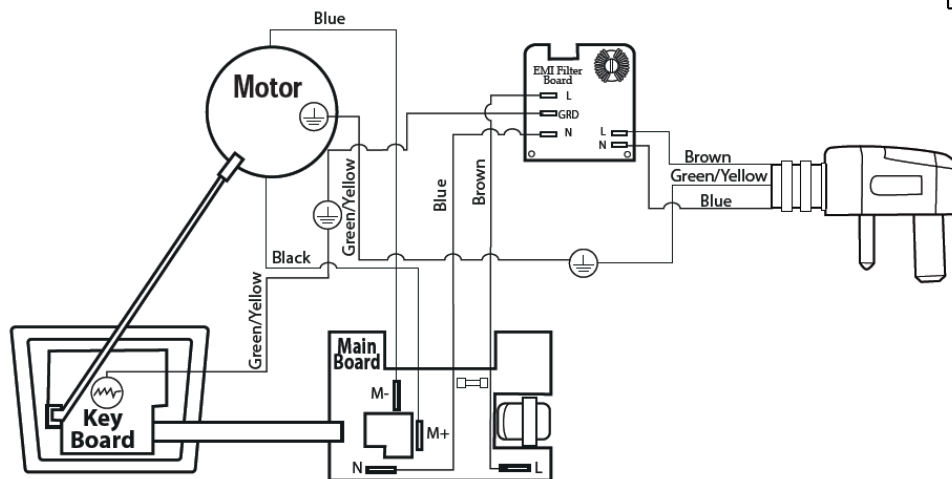

Wiring Diagram

(older units)