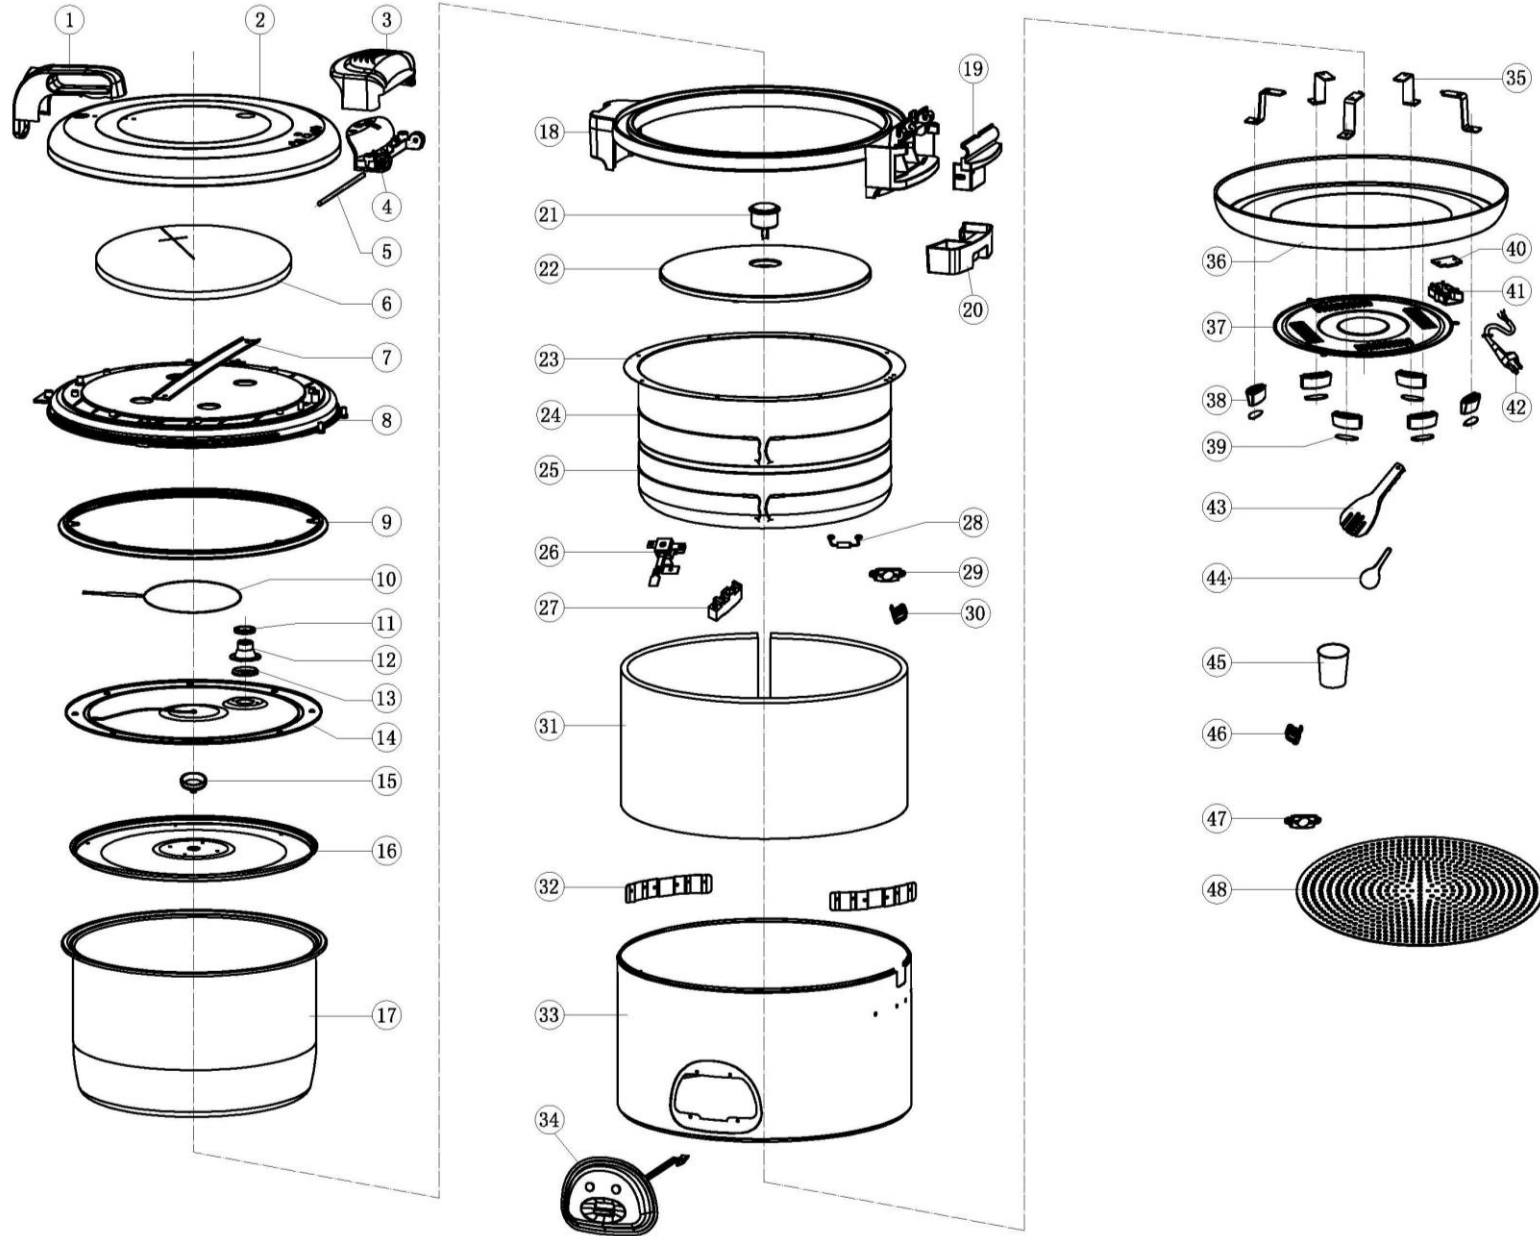

Exploded diagram and spare parts list (CK698)

Rev.2.1

Machine	Explode	Code	Description
CK698 Buffalo Extra Large Rice Cooker - 9Ltr	1		Lid Handle Assembly
CK698 Buffalo Extra Large Rice Cooker - 9Ltr	2		SS Lid
CK698 Buffalo Extra Large Rice Cooker - 9Ltr	3		Lid Cover (Up)
CK698 Buffalo Extra Large Rice Cooker - 9Ltr	4		Lid Cover (Down)
CK698 Buffalo Extra Large Rice Cooker - 9Ltr	5		Lid Rod
CK698 Buffalo Extra Large Rice Cooker - 9Ltr	6		Lid Insulation (Round)
CK698 Buffalo Extra Large Rice Cooker - 9Ltr	7		Plate
CK698 Buffalo Extra Large Rice Cooker - 9Ltr	8		Fixed Tray
CK698 Buffalo Extra Large Rice Cooker - 9Ltr	9		Inner Lid Seal
CK698 Buffalo Extra Large Rice Cooker - 9Ltr	10		Lid Heating Wire
CK698 Buffalo Extra Large Rice Cooker - 9Ltr	11		Vent Outlet Cap - 1 (old version)
CK698 Buffalo Extra Large Rice Cooker - 9Ltr	12		Vent Outlet Cap - 2 (old version)
CK698 Buffalo Extra Large Rice Cooker - 9Ltr	13		Vent Outlet Cap - 3 (old version)
CK698 Buffalo Extra Large Rice Cooker - 9Ltr	11-13		Silicone Vent Outlet Cap (new version)
CK698 Buffalo Extra Large Rice Cooker - 9Ltr			SS Vent Steam Plate (new version)
CK698 Buffalo Extra Large Rice Cooker - 9Ltr	14		Inner Lid Assembly
CK698 Buffalo Extra Large Rice Cooker - 9Ltr	15		Silicon Ring
CK698 Buffalo Extra Large Rice Cooker - 9Ltr	16		Inner Lid
CK698 Buffalo Extra Large Rice Cooker - 9Ltr	17	AF790	Inner Bowl
CK698 Buffalo Extra Large Rice Cooker - 9Ltr	18		Support
CK698 Buffalo Extra Large Rice Cooker - 9Ltr	19		Side Lid Cover
CK698 Buffalo Extra Large Rice Cooker - 9Ltr	20	AF791	Water Tray
CK698 Buffalo Extra Large Rice Cooker - 9Ltr	21		155°C Magnetic Thermal Limiter
CK698 Buffalo Extra Large Rice Cooker - 9Ltr	22		Heating Plate
CK698 Buffalo Extra Large Rice Cooker - 9Ltr	23		Liner Bowl
CK698 Buffalo Extra Large Rice Cooker - 9Ltr	24		Body Heating Wire (B/43W)
CK698 Buffalo Extra Large Rice Cooker - 9Ltr	25		Body Heating Wire (A/12W)
CK698 Buffalo Extra Large Rice Cooker - 9Ltr	26	AF792	Cut-Out Switch
CK698 Buffalo Extra Large Rice Cooker - 9Ltr	27		Ceramic Connector (3 Points)
CK698 Buffalo Extra Large Rice Cooker - 9Ltr	28	AF793	216°C Thermal Fuse
CK698 Buffalo Extra Large Rice Cooker - 9Ltr	29		Thermostat Support
CK698 Buffalo Extra Large Rice Cooker - 9Ltr	30	AF794	68°C Thermostat
CK698 Buffalo Extra Large Rice Cooker - 9Ltr	31		Body Insulation
CK698 Buffalo Extra Large Rice Cooker - 9Ltr	32		Dead Plate
CK698 Buffalo Extra Large Rice Cooker - 9Ltr	33		Outer Body
CK698 Buffalo Extra Large Rice Cooker - 9Ltr	34	AF795	Main Switch Set
CK698 Buffalo Extra Large Rice Cooker - 9Ltr	35		Bottom Support
CK698 Buffalo Extra Large Rice Cooker - 9Ltr	36		Bottom
CK698 Buffalo Extra Large Rice Cooker - 9Ltr	37		Bottom Plate
CK698 Buffalo Extra Large Rice Cooker - 9Ltr	38	AC641	Foot
CK698 Buffalo Extra Large Rice Cooker - 9Ltr	39		Foot Washer
CK698 Buffalo Extra Large Rice Cooker - 9Ltr	40		Power Cord Fixed Tray (Up)
CK698 Buffalo Extra Large Rice Cooker - 9Ltr	41		Power Cord Fixed Tray (Down)